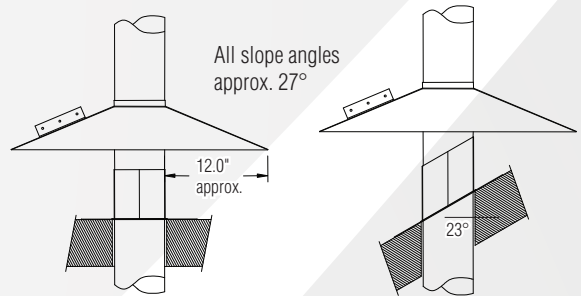

QF Roof Skirt

Ordering Information

- When ordering, specify material and size.
- Provides weather protection for roof penetration.
- Bolted at seam.
- 23° slope maximum.

Ø in.	Weight Lbs
4	0.62
5	0.84
6	1.12
7	1.35
8	1.63
9	1.94
10	2.26
11	2.47
12	2.97
13	3.30
14	4.41
15	5.10
16	5.60
17	6.10
18	6.74
19	7.25
20	7.68
21	8.13
22	8.94
23	9.20
24	11.25

Material Options

Galv				SS			
Gauges	Size (in)		Gauges	Size (in)			
	Min. Ø	Max. Ø		Min. Ø	Max. Ø		
Std	20	4	24	Std	20	4	24

QF Weather Cap

Ordering Information

- When ordering, specify material and size.
- Provides weather protection for roof penetration. The wide cap minimizes risk of precipitation entering dust collection system and the screen reduces risk of the entry of unwanted wildlife and debris. The addition of the inner cone helps to reduce backpressure and improve system performance.

Ø in.	Width in.	Height in.	Std Weight Lbs
3	6	10.5	1.6
4	8	10.7	2.3
5	10	12.3	3.2
6	12	14.0	4.2
7	14	15.7	5.8
8	16	17.3	7.1
9	18	19.0	8.5
10	20	20.7	10.1
12	24	24.0	13.7
14	28	28.8	17.7
16	32	32.2	22.4
18	36	35.5	29.8
20	40	38.8	35.7
22	44	42.2	42.1
24	48	45.5	49.1

Material Options

Galv				SS			
Gauges	Size (in)		Gauges	Size (in)			
	Min. Ø	Max. Ø		Min. Ø	Max. Ø		
Std	22	3	3	Std	22	3	3
	18	4	24		18	8	24