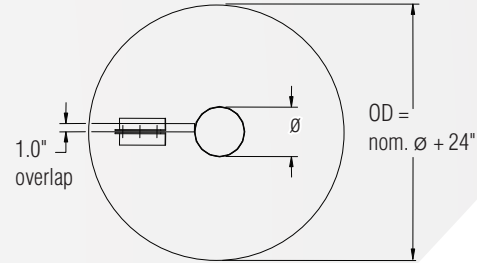

QF Roof Skirt

Ordering Information

- When ordering, specify material and size.
- Provides weather protection for roof penetration.
- Bolted at seam.
- 23° slope maximum.

Ø in.	Weight Lbs
4	0.62
5	0.84
6	1.12
7	1.35
8	1.63
9	1.94
10	2.26
11	2.47
12	2.97
13	3.30
14	4.41
15	5.10
16	5.60
17	6.10
18	6.74
19	7.25
20	7.68
21	8.13
22	8.94
23	9.20
24	11.25

Material Options

Galv				SS			
Gauges	Size (in)		Gauges	Size (in)			
	Min. Ø	Max. Ø		Min. Ø	Max. Ø		
Std	20	4	24	Std	20	4	24

QF Weather Cap

Ordering Information

- When ordering, specify material and size.
- Provides weather protection for roof penetration. The wide cap minimizes risk of precipitation entering dust collection system and the screen reduces risk of the entry of unwanted wildlife and debris. The addition of the inner cone helps to reduce backpressure and improve system performance.

Ø in.	Width in.	Height in.	Std Weight Lbs
3	6	10.5	1.6
4	8	10.7	2.3
5	10	12.3	3.2
6	12	14.0	4.2
7	14	15.7	5.8
8	16	17.3	7.1
9	18	19.0	8.5
10	20	20.7	10.1
12	24	24.0	13.7
14	28	28.8	17.7
16	32	32.2	22.4
18	36	35.5	29.8
20	40	38.8	35.7
22	44	42.2	42.1
24	48	45.5	49.1

Material Options

Galv				SS			
Gauges	Size (in)		Gauges	Size (in)			
	Min. Ø	Max. Ø		Min. Ø	Max. Ø		
Std	22	3	3	Std	22	3	3
	18	4	24		18	8	24