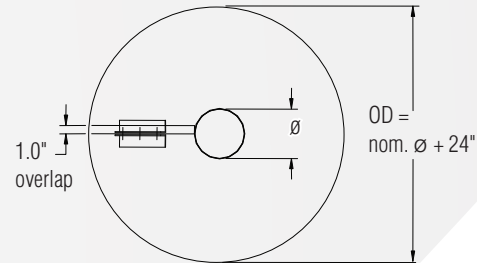

QF Roof Skirt

Ordering Information

- When ordering, specify material and size.
- Provides weather protection for roof penetration.
- Bolted at seam.
- 23° slope maximum.

Ø in.	Weight Lbs
4	0.62
5	0.84
6	1.12
7	1.35
8	1.63
9	1.94
10	2.26
11	2.47
12	2.97
13	3.30
14	4.41
15	5.10
16	5.60
17	6.10
18	6.74
19	7.25
20	7.68
21	8.13
22	8.94
23	9.20
24	11.25

Material Options

Galv				SS			
Gauges	Size (in)		Gauges	Size (in)			
	Min. Ø	Max. Ø		Min. Ø	Max. Ø		
Std 20	4	24	Std 20	4	24		

QF Weather Cap

Ordering Information

- When ordering, specify material and size.
- Provides weather protection for roof penetration. The wide cap minimizes risk of precipitation entering dust collection system and the screen reduces risk of the entry of unwanted wildlife and debris. The addition of the inner cone helps to reduce backpressure and improve system performance.

Ø in.	Width in.	Height in.	Std Weight Lbs
3	6	10.5	1.6
4	8	10.7	2.3
5	10	12.3	3.2
6	12	14.0	4.2
7	14	15.7	5.8
8	16	17.3	7.1
9	18	19.0	8.5
10	20	20.7	10.1
12	24	24.0	13.7
14	28	28.8	17.7
16	32	32.2	22.4
18	36	35.5	29.8
20	40	38.8	35.7
22	44	42.2	42.1
24	48	45.5	49.1

Material Options

Galv				SS			
Gauges	Size (in)		Gauges	Size (in)			
	Min. Ø	Max. Ø		Min. Ø	Max. Ø		
Std	22	3	3	Std	22	3	3
	18	4	24		18	8	24