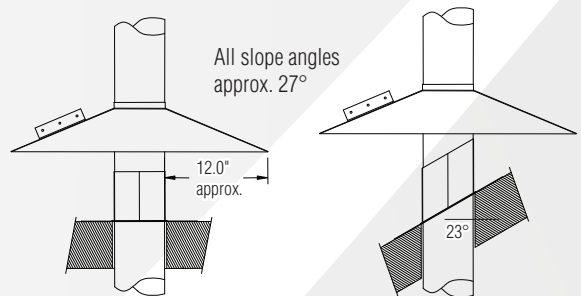

QF Roof Skirt

Ordering Information

- When ordering, specify material and size.
- Provides weather protection for roof penetration.
- Bolted at seam.
- 23° slope maximum.

Ø in.	Weight Lbs
4	0.62
5	0.84
6	1.12
7	1.35
8	1.63
9	1.94
10	2.26
11	2.47
12	2.97
13	3.30
14	4.41
15	5.10
16	5.60
17	6.10
18	6.74
19	7.25
20	7.68
21	8.13
22	8.94
23	9.20
24	11.25

Material Options

Galv				SS			
Gauges	Size (in)		Gauges	Size (in)			
	Min. Ø	Max. Ø		Min. Ø	Max. Ø		
Std 20	4	24	Std 20	4	24		

QF Weather Cap

Ordering Information

- When ordering, specify material and size.
- Provides weather protection for roof penetration. The wide cap minimizes risk of precipitation entering dust collection system and the screen reduces risk of the entry of unwanted wildlife and debris. The addition of the inner cone helps to reduce backpressure and improve system performance.

Ø in.	Width in.	Height in.	Std Weight Lbs
3	6	10.5	1.6
4	8	10.7	2.3
5	10	12.3	3.2
6	12	14.0	4.2
7	14	15.7	5.8
8	16	17.3	7.1
9	18	19.0	8.5
10	20	20.7	10.1
12	24	24.0	13.7
14	28	28.8	17.7
16	32	32.2	22.4
18	36	35.5	29.8
20	40	38.8	35.7
22	44	42.2	42.1
24	48	45.5	49.1